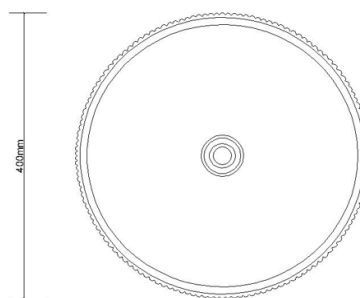

BEZZONI CONCRETE PENCIL COLLECTION

CON-PENCIL-SA/LG/DG

Finish: Concrete

Features:

- Available in: sand, light grey, dark grey
- No tap hole or overflow
- Requires waste (not included)
- Capacity: 13 Litres

Cleaning and Care:

- wipe with a clean, soft sponge or cloth using mild soapy water
- avoid placing heat affected objects such as hair straighteners or hair dryers onto the surface as this may cause damage or discolouration
- spills of hair dye, nail polish remover and other harsh chemicals should be removed immediately with a soft cloth and warm soapy water to avoid any permanent discolouration or damage to the surface of the product

BASIN

As the centrepiece of your bathroom, a basin from the Bezzoni Concrete Collection is the ultimate statement in chic and artistic design. By nature, concrete is not a uniform material and therefore its appearance will always have aesthetic variations of colour, shade, pattern and size. These “character markings” and discolourations will become more pronounced and increase in number as the basin ages over time. The rustic, earthy feel and look of these basins are just how Mother Nature intended. Each basin is unique and exquisite.

WARRANTY
1 year

*Conditions apply

BEZZONI
BY BARBEN

www.barben.com.au | Ph: 07 3890 8558

Dimensions are in millimetres and are subject to manufacturing variations. Barben reserves the right to vary specifications at any time without notice. Please confirm all particulars with our sales consultants prior to purchasing the product.

Version:1 2020