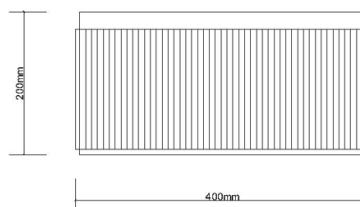

BEZZONI CONCRETE PENCIL COLLECTION

CON-PENCIL-SA/LG/DG

Finish: Concrete

Features:

- Available in: sand, light grey, dark grey
- No tap hole or overflow
- Requires waste (not included)
- Capacity: 13 Litres

Cleaning and Care:

- wipe with a clean, soft sponge or cloth using mild soapy water
- avoid placing heat affected objects such as hair straighteners or hair dryers onto the surface as this may cause damage or discolouration
- spills of hair dye, nail polish remover and other harsh chemicals should be removed immediately with a soft cloth and warm soapy water to avoid any permanent discolouration or damage to the surface of the product

BASIN

As the centrepiece of your bathroom, a basin from the Bezzoni Concrete Collection is the ultimate statement in chic and artistic design. By nature, concrete is not a uniform material and therefore its appearance will always have aesthetic variations of colour, shade, pattern and size. These “character markings” and discolourations will become more pronounced and increase in number as the basin ages over time. The rustic, earthy feel and look of these basins are just how Mother Nature intended. Each basin is unique and exquisite.

WARRANTY
1 year

*Conditions apply

BEZZONI
BY BARBEN

www.barben.com.au | Ph: 07 3890 8558

Dimensions are in millimetres and are subject to manufacturing variations. Barben reserves the right to vary specifications at any time without notice. Please confirm all particulars with our sales consultants prior to purchasing the product.

Version:1 2020