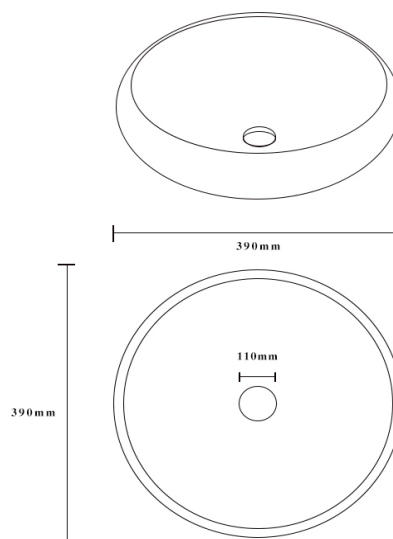

BEZZONI CONCRETE

BASIN

BELL COLLECTION

CON-BELL-SA/LG/DG

Finish: Concrete

Features:

- Available in: sand, light grey, dark grey
- No tap hole or overflow
- Requires waste (not included)
- Capacity: 13 Litres