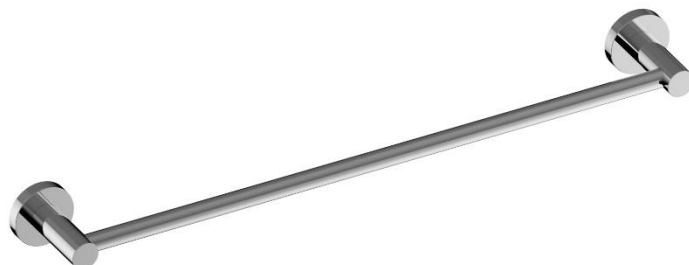

Stream Single Towel Rail

ST-0018

Finish: Chrome, Matt Black Powder Coat, Satin Nickel PVD, Matt Black PVD, Satin Rose Gold PVD, Satin Brass PVD, Gun Metal PVD.

The Stream range is a classic style that can be to suit many bathroom aesthetics.

WARRANTY
10 years

*Conditions apply.

BEZZONI
BY BARBEN

Dimensions are in millimeters and are subject to manufacturing variations. Barben reserves the right to vary specifications at any time without notice. Please confirm all particulars with our sales consultants prior to purchasing the product.