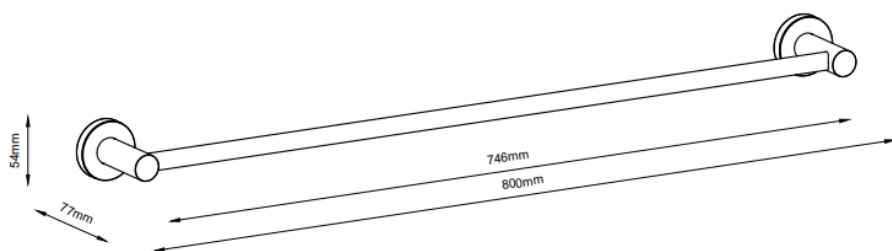

Stream Single Towel Rail

ST-0018

Finish: Chrome, Matt Black Powder Coat, Satin Nickel PVD, Matt Black PVD, Satin Rose Gold PVD, Satin Brass PVD, Gun Metal PVD.

The Stream range is a classic style that can be to suit many bathroom aesthetics.

WARRANTY
10 years

*Conditions apply.

BEZZONI
BY BARBEN

Dimensions are in millimeters and are subject to manufacturing variations. Barben reserves the right to vary specifications at any time without notice. Please confirm all particulars with our sales consultants prior to purchasing the product.