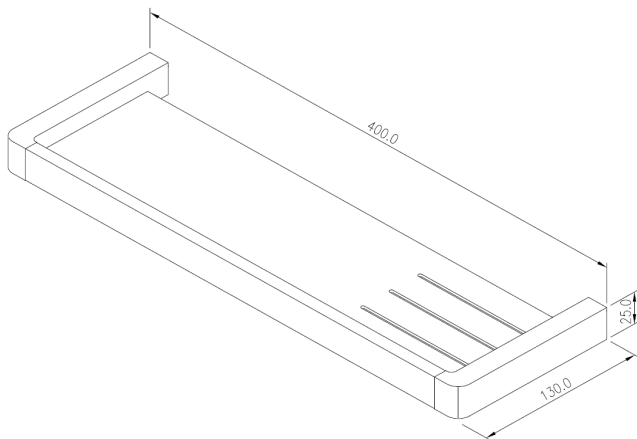

## Linea Shower Shelf (Metal)

LI-9994M

Finish: Chrome, Matt Black

Just as the name suggests the Linea Collection is a beautiful flowing range of accessories that combine contemporary straight lines and form with gentle rolling curves making it the ideal selection for your next project. Dual point fixings ensure the accessories are well anchored to the fixing surface and with solid brass componentry the collection is robust and ideally suited to hotel environments.