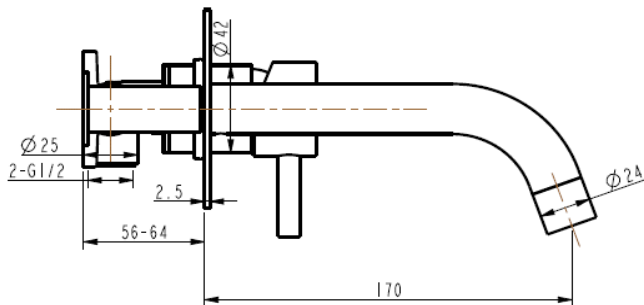

Time Spout Mixer and Plate

TI-SMP

Finish: Chrome Plate, Gunmetal PVD, Matt Black PVD, Rose Gold PVD, Satin Brass PVD, Satin Chrome Plate

License No	1777
Registration No	T35004
AS/NZS	3718
Watermark	022810
Flow Rate	6L/m
Star Rating	5