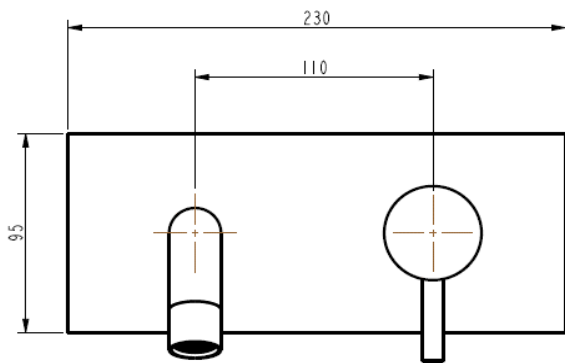

Time Spout Mixer and Plate

TI-SMP

Finish: Chrome Plate, Gunmetal PVD, Matt Black PVD, Rose Gold PVD, Satin Brass PVD, Satin Chrome Plate

License No	1777
Registration No	T35004
AS/NZS	3718
Watermark	022810
Flow Rate	6L/m
Star Rating	5