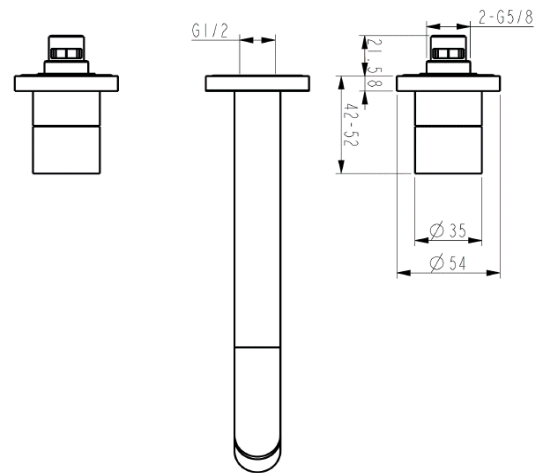

Time Spout Hot and Cold

TI-SHC

Finish: Chrome Plate, Gunmetal PVD, Matt Black PVD, Rose Gold PVD, Satin Brass PVD, Satin Chrome Plate

License No	1777
Registration No	T35012
AS/NZS	3718
Watermark	022810
Flow Rate	6L/m
Star Rating	5

WARRANTY
15 years

*Conditions apply

BEZZONI
BY BARBEN

www.barben.com.au | Ph: 07 3890 8558

Dimensions are in millimetres and are subject to manufacturing variations. Barben reserves the right to vary specifications at any time without notice. Please confirm all particulars with our sales consultants prior to purchasing the product.