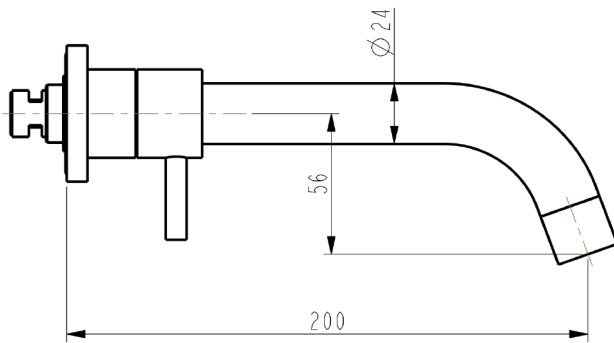

Time Spout Hot and Cold

TI-SHC

Finish: Chrome Plate, Gunmetal PVD, Matt Black PVD, Rose Gold PVD, Satin Brass PVD, Satin Chrome Plate

License No	1777
Registration No	T35012
AS/NZS	3718
Watermark	022810
Flow Rate	6L/m
Star Rating	5