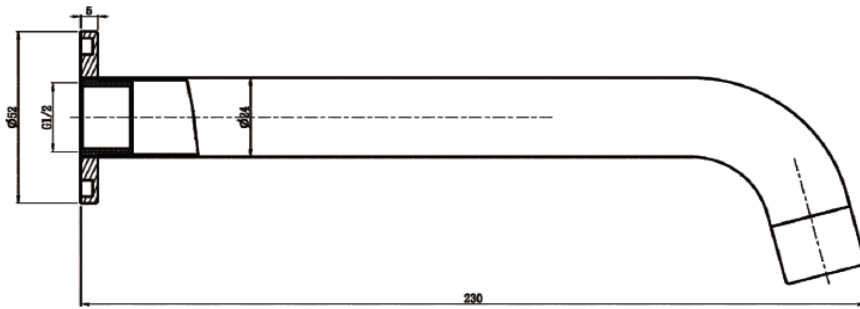

STREAM

Stream Bath Spout (230mm)

ST-BS-230

Finish: Chrome Plate, Gunmetal PVD, Matt Black PVD, Satin Brass PVD, Satin Nickel PVD, Satin Rose Gold PVD

WARRANTY

15 years

*Conditions apply

BEZZONI
BY BARBEN

www.barben.com.au | Ph: 07 3890 8558

Dimensions are in millimetres and are subject to manufacturing variations. Barben reserves the right to vary specifications at any time without notice. Please confirm all particulars with our sales consultants prior to purchasing the product.