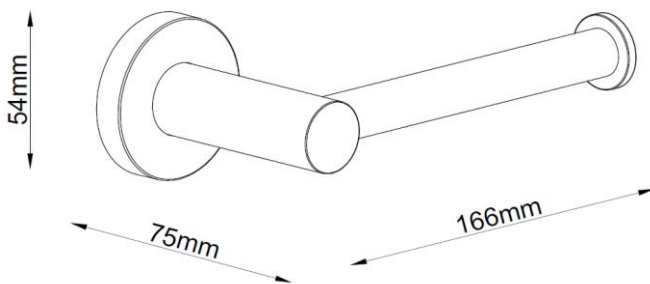

Stream Toilet Roll Holder

ST-1309

Finish: Chrome, Matt Black Powder Coat, Satin Nickel PVD, Matt Black PVD, Satin Rose Gold PVD, Satin Brass PVD and Gun Metal PVD.

The Stream range is a classic style that can be adapted to suit many bathroom aesthetics. Its curved lines and sleek design will be the standout piece to transform your bathroom from a functional space to a luxurious oasis. The Stream Collection is an ideal choice.

WARRANTY
7 years

*Conditions apply

BEZZONI
BY BARBEN

www.barben.com.au | Ph: 07 3890 8558

Dimensions are in millimetres and are subject to manufacturing variations. Barben reserves the right to vary specifications at any time without notice. Please confirm all particulars with our sales consultants prior to purchasing the product.