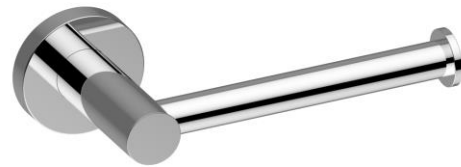

Stream Toilet Roll Holder

ST-1309

Finish: Chrome, Matt Black Powder Coat, Satin Nickel PVD, Matt Black PVD, Satin Rose Gold PVD, Satin Brass PVD and Gun Metal PVD.

The Stream range is a classic style that can be adapted to suit many bathroom aesthetics. Its curved lines and sleek design will be the standout piece to transform your bathroom from a functional space to a luxurious oasis. The Stream Collection is an ideal choice.