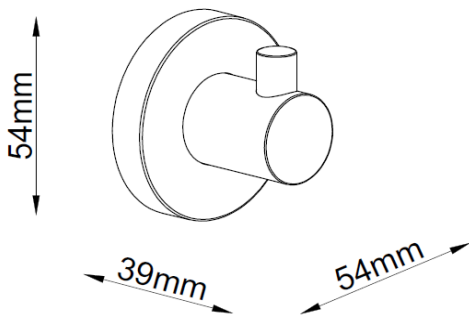

Stream Robe Hook

ST-105

Finish: Chrome, Matt Black Powder Coat, Satin Nickel PVD, Matt Black PVD, Satin Rose Gold PVD, Satin Brass PVD and Gun Metal PVD.

The Stream range is a classic style that can be adapted to suit many bathroom aesthetics. Its curved lines and sleek design will be the standout piece to transform your bathroom from a functional space to a luxurious oasis. The Stream Collection is an ideal choice.

WARRANTY
7 years

*Conditions apply

BEZZONI
BY BARBEN

www.barben.com.au | Ph: 07 3890 8558

Dimensions are in millimetres and are subject to manufacturing variations. Barben reserves the right to vary specifications at any time without notice. Please confirm all particulars with our sales consultants prior to purchasing the product.