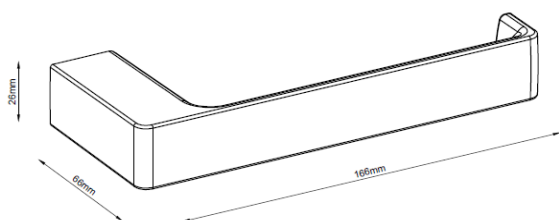

## Rubie Toilet Roll Holder (Right)

### RU-1309R

**Finish:** Chrome, Matt Black Powder Coat, Satin Nickel PVD, Matt Black PVD, Satin Rose Gold PVD, Satin Brass PVD and Gun Metal PVD.

Rubie is modern minimalism with an edgy design that allows you to incorporate this range into your dream bathroom. With its sleek, rounded profile it embodies contemporary classics. Available in a range of finishes including Satin Brass, Gun Metal, Matt Black, Satin Rose Gold, Satin Nickel and the timeless elegance of Chrome Plate. The Rubie Collection will complement our Stream Collection of tapware which includes the patented Shield technology.