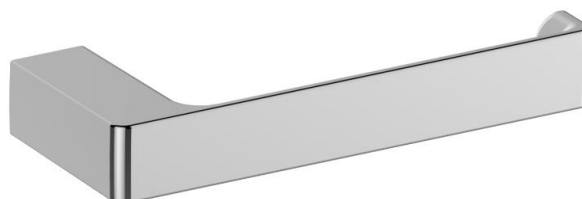

## Rubie Toilet Roll Holder (Right)

### RU-1309R

**Finish:** Chrome, Matt Black Powder Coat, Satin Nickel PVD, Matt Black PVD, Satin Rose Gold PVD, Satin Brass PVD and Gun Metal PVD.

Rubie is modern minimalism with an edgy design that allows you to incorporate this range into your dream bathroom. With its sleek, rounded profile it embodies contemporary classics. Available in a range of finishes including Satin Brass, Gun Metal, Matt Black, Satin Rose Gold, Satin Nickel and the timeless elegance of Chrome Plate. The Rubie Collection will complement our Stream Collection of tapware which includes the patented Shield technology.