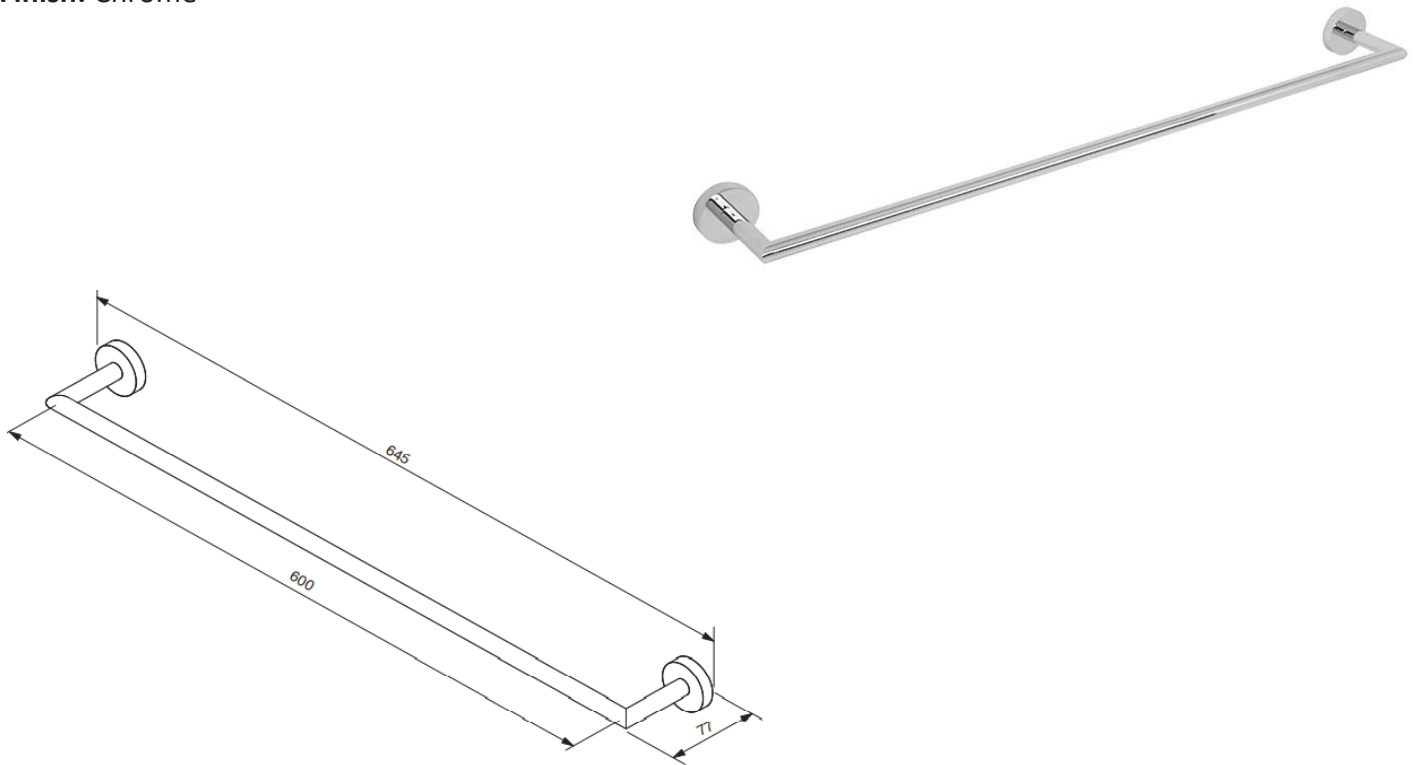

Plaza Single Towel Rail (600mm)

PL-0016

Finish: Chrome

The Plaza range of accessories is a modern, yet affordable minimalist design that combines dual point fixings with functionality making it an ideal solution for multi-residential projects. The fusion of round sections with the mitred ends forms a sophisticated collection of accessories that will complement any bathroom design.