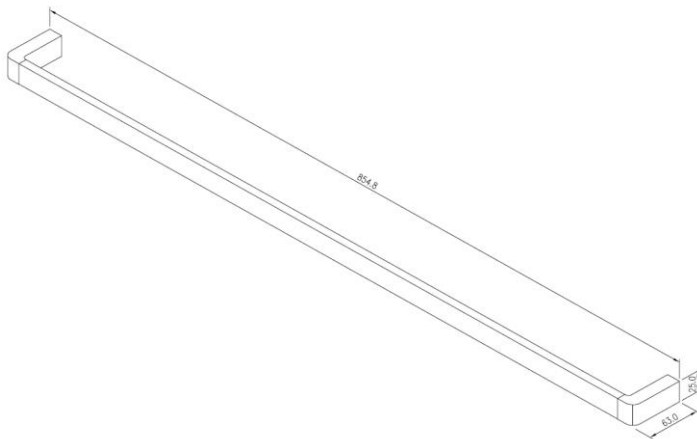

## Linea Single Towel Rail (800mm)

LI-0018

Finish: Chrome, Matt Black

Just as the name suggests the Linea Collection is a beautiful flowing range of accessories that combine contemporary straight lines and form with gentle rolling curves making it the ideal selection for your next project. Dual point fixings ensure the accessories are well anchored to the fixing surface and with solid brass componentry the collection is robust and ideally suited to hotel environments.